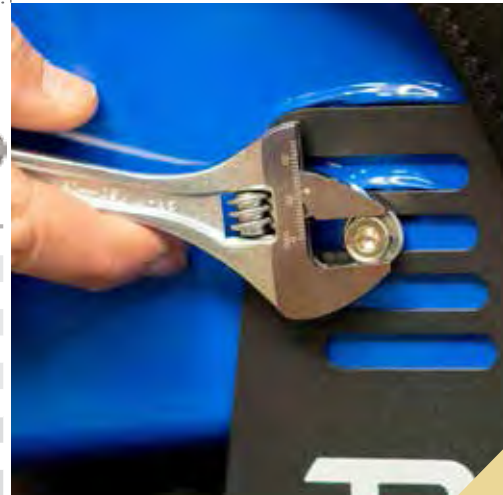

KINCROME
Adjustable Wrenches

100 - 600mm

100mm (4")	K040001	$31.50
150mm (6")	K040002	$36.95
200mm (8")	K040003	$43.95
250mm (10")	K040004	$51.50
300mm (12")	K040005	$72.50
375mm (15")	K040006	$135.00
400mm (18")	K040007	$179.00
600mm (24")	K040008	$389.00
150, 200, 250mm	K040013	$105.00